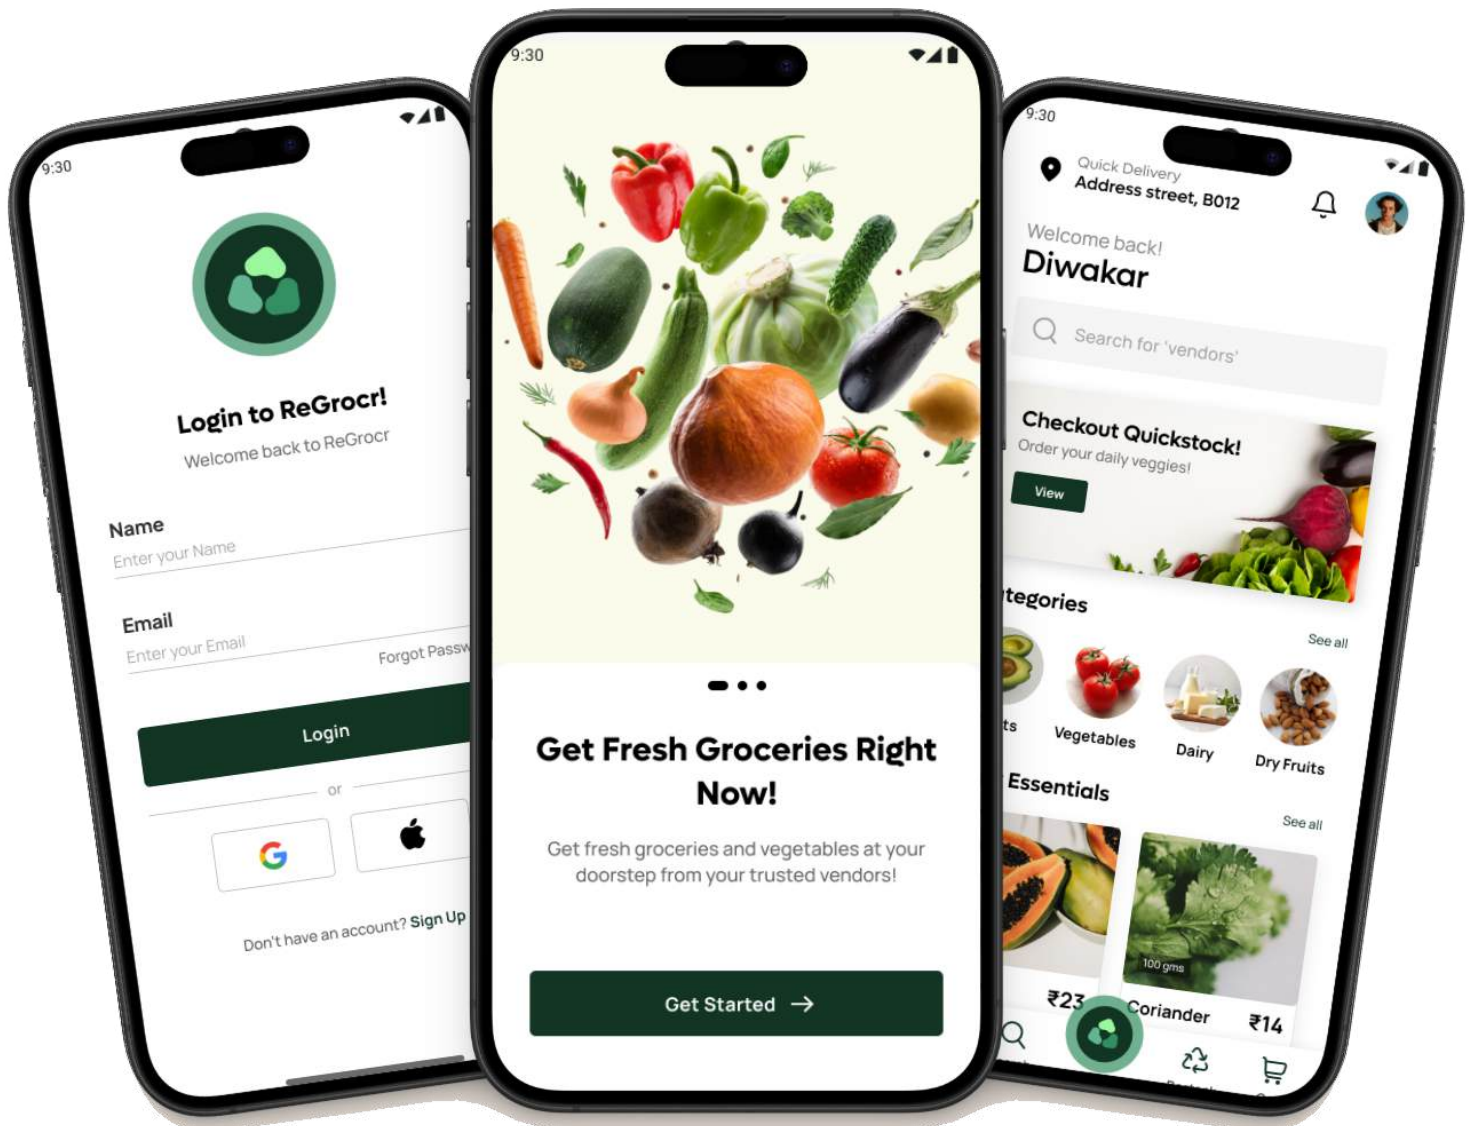

An ergonomic sole and breathable lining enhance durability and comfort for prolonged wear. Developed by a team of product designers and engineers, the boots address key cold-weather challenges faced by outdoor explorers.

# Smart Stock – Grocery Management Application

This all-in-one app streamlines grocery management while promoting healthy eating habits. Users can scan or manually add groceries, track expiry dates, and monitor stock levels. The integrated Health Hub provides insights on consumption trends and estimated nutrient intake.