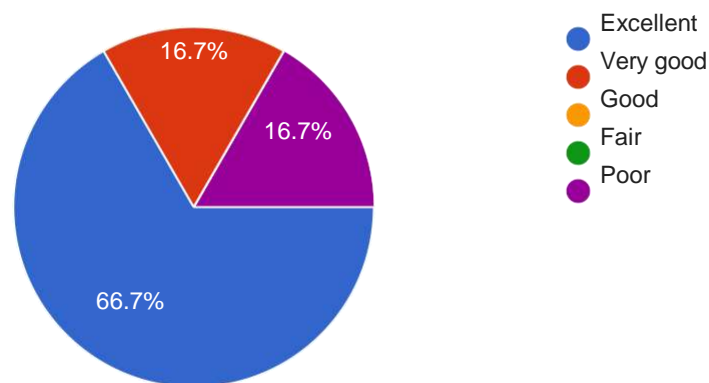

 Copy

Rate the quality of teaching at the institution

 Copy

Rate the entrepreneurial activities conducted during your academic year

 Copy

Rate the treatment of the students by faculty irrespective of the background of the students that includes gender,cast,community,creedetc in teaching learning evaluation

 Copy

Rate the course in terms of their relevance to the latest technologies or future technologies

 Copy

Rate the adequateness of textbooks and reference books mentioned for the courses

 Copy

Rate the syllabus content leading to business and entrepreneurship