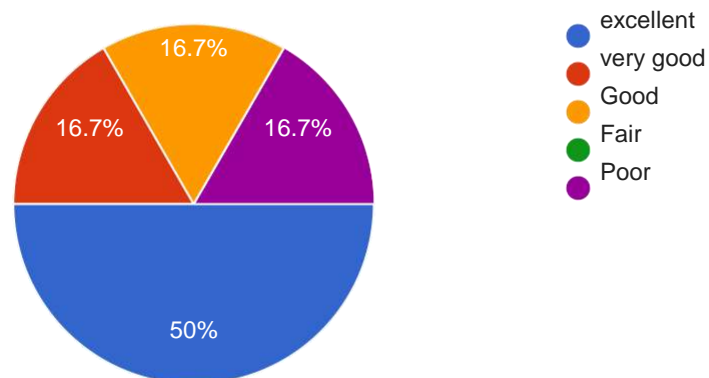

# Dayananda Sagar University

[Publish analytics](#)

Rate the program that your ward is undergoing in terms of the workload of the courses in different semester

 Copy

Rate the quality and relevant of the courses included in the semester

 Copy

Rate the quality of teaching at the institution

 Copy

Rate the entrepreneurial activities conducted during your academic year

 Copy

Rate the treatment of the students by faculty irrespective of the background of the students that includes gender,cast,community,creedetc in teaching learning evaluation