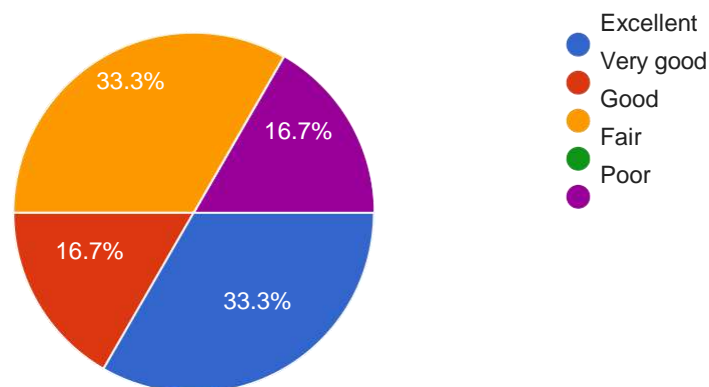

 Copy

Rate the quality of teaching at the institution

 Copy

Rate the entrepreneurial activities conducted during your academic year

 Copy

Rate the treatment of the students by faculty irrespective of the background of the students that includes gender,cast,community,creedetc in teaching learning evaluation

 Copy

Rate the course in terms of their relevance to the latest technologies or future technologies

 Copy

Rate the adequateness of textbooks and reference books mentioned for the courses

 Copy

Rate the syllabus content leading to business and entrepreneurship