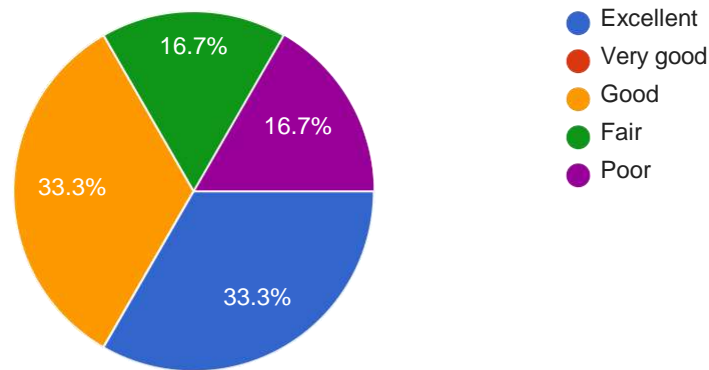

 Copy

Rate the quality of teaching at the institution

 Copy

Rate the entrepreneurial activities conducted during your academic year

 Copy

Rate the treatment of the students by faculty irrespective of the background of the students that includes gender,cast,community,creedetc in teaching learning evaluation

 Copy

Rate the course in terms of their relevance to the latest technologies or future technologies

 Copy

Rate the adequateness of textbooks and reference books mentioned for the courses

 Copy

Rate the syllabus content leading to business and entrepreneurship