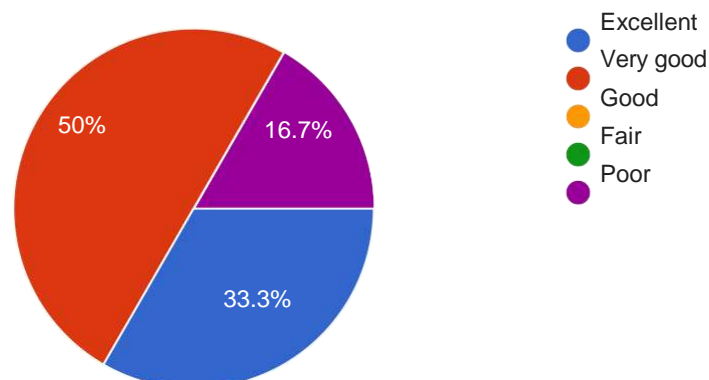

# Dayananda Sagar University

[Publish analytics](#)

Rate the program that your ward is undergoing in terms of the workload of the courses in different semester

 Copy

Rate the quality and relevant of the courses included in the semester

 Copy

Rate the quality of teaching at the institution

 Copy

Rate the entrepreneurial activities conducted during your academic year

 Copy

Rate the treatment of the students by faculty irrespective of the background of the students that includes gender,cast,community,creedetc in teaching learning evaluation