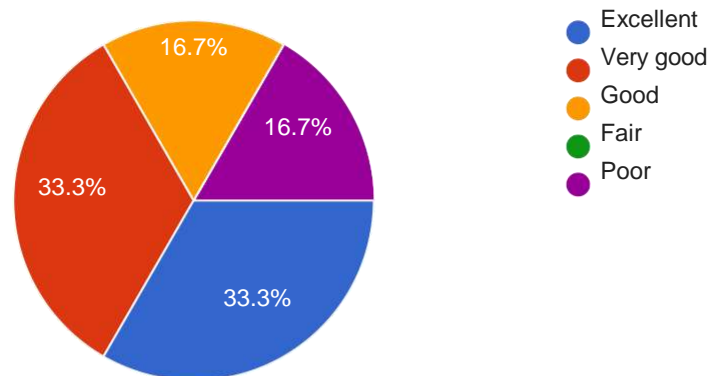

# Dayananda Sagar University

[Publish analytics](#)

Rate the program that your ward is undergoing in terms of the workload of the courses in different semester

 Copy

Rate the quality and relevant of the courses included in the semester