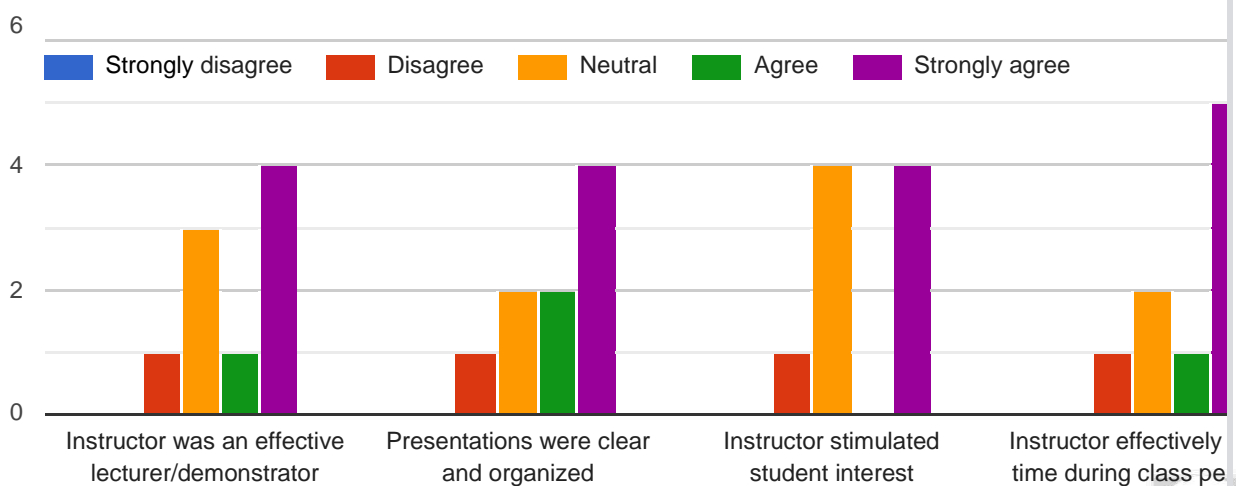

Student Feedback

[Publish analytics](#)

Rate the appropriateness of the sequence of the course provided in the curriculum

 Copy

Rate the appropriateness of the sequence of the course provided in the curriculum

 Copy

Rate the composition of the courses in terms of basic sciences,

 Copy

Rate the depth of the syllabus of the courses in relation to the competencies expected by industry/current global scenarios

 Copy

Skill and responsiveness of the instructor

 Copy

Course content

Rate the design of the course in terms of extra learning or self learning

Rate the flexibility in choosing the electives in relation to technology advancements