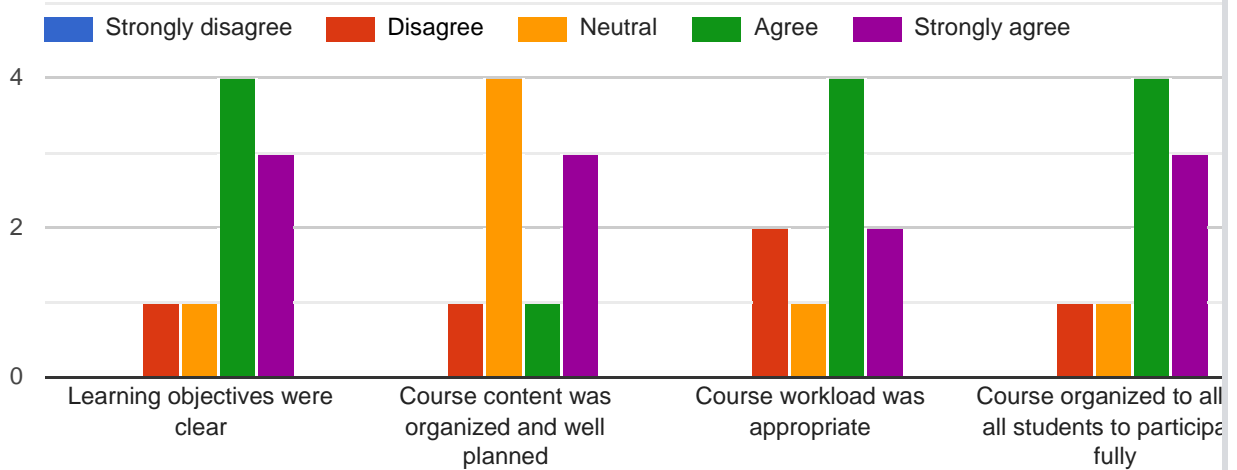

Student Feedback

[Publish analytics](#)

Rate the appropriateness of the sequence of the course provided in the curriculum

 Copy

Rate the appropriateness of the sequence of the course provided in the curriculum

 Copy

Rate the composition of the courses in terms of basic sciences,

 Copy

Rate the depth of the syllabus of the courses in relation to the competencies expected by industry/current global scenarios

 Copy

Skill and responsiveness of the instructor

 Copy

Course content

Rate the design of the course in terms of extra learning or self learning

Rate the flexibility in choosing the electives in relation to technology advancements